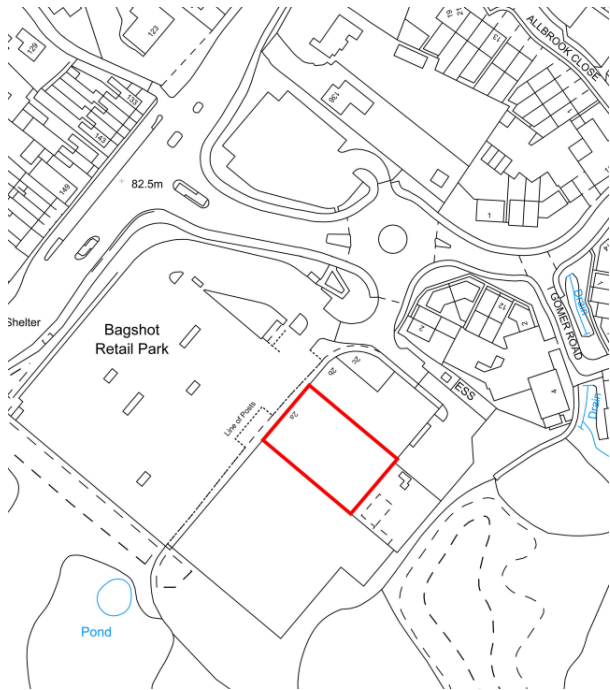

23/1035/FFU 150 London Road Bagshot Surrey GU19 5DF

Location Plan

Photos of the site